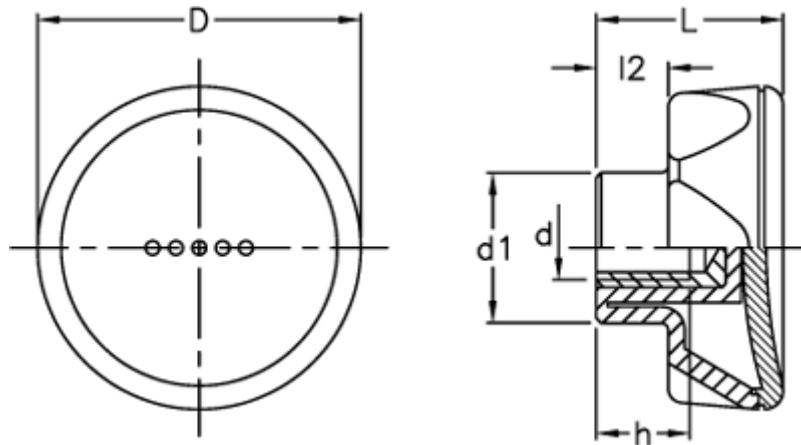

Article number: 23052214265

Description: E+G Lobe knob  
ELK.56-B M8-C5 light-blue centre cap

## Measures

D	= 56
d1	= 26.5
d 6H	= M8
h	= 13
L	= 29
l2	= 11